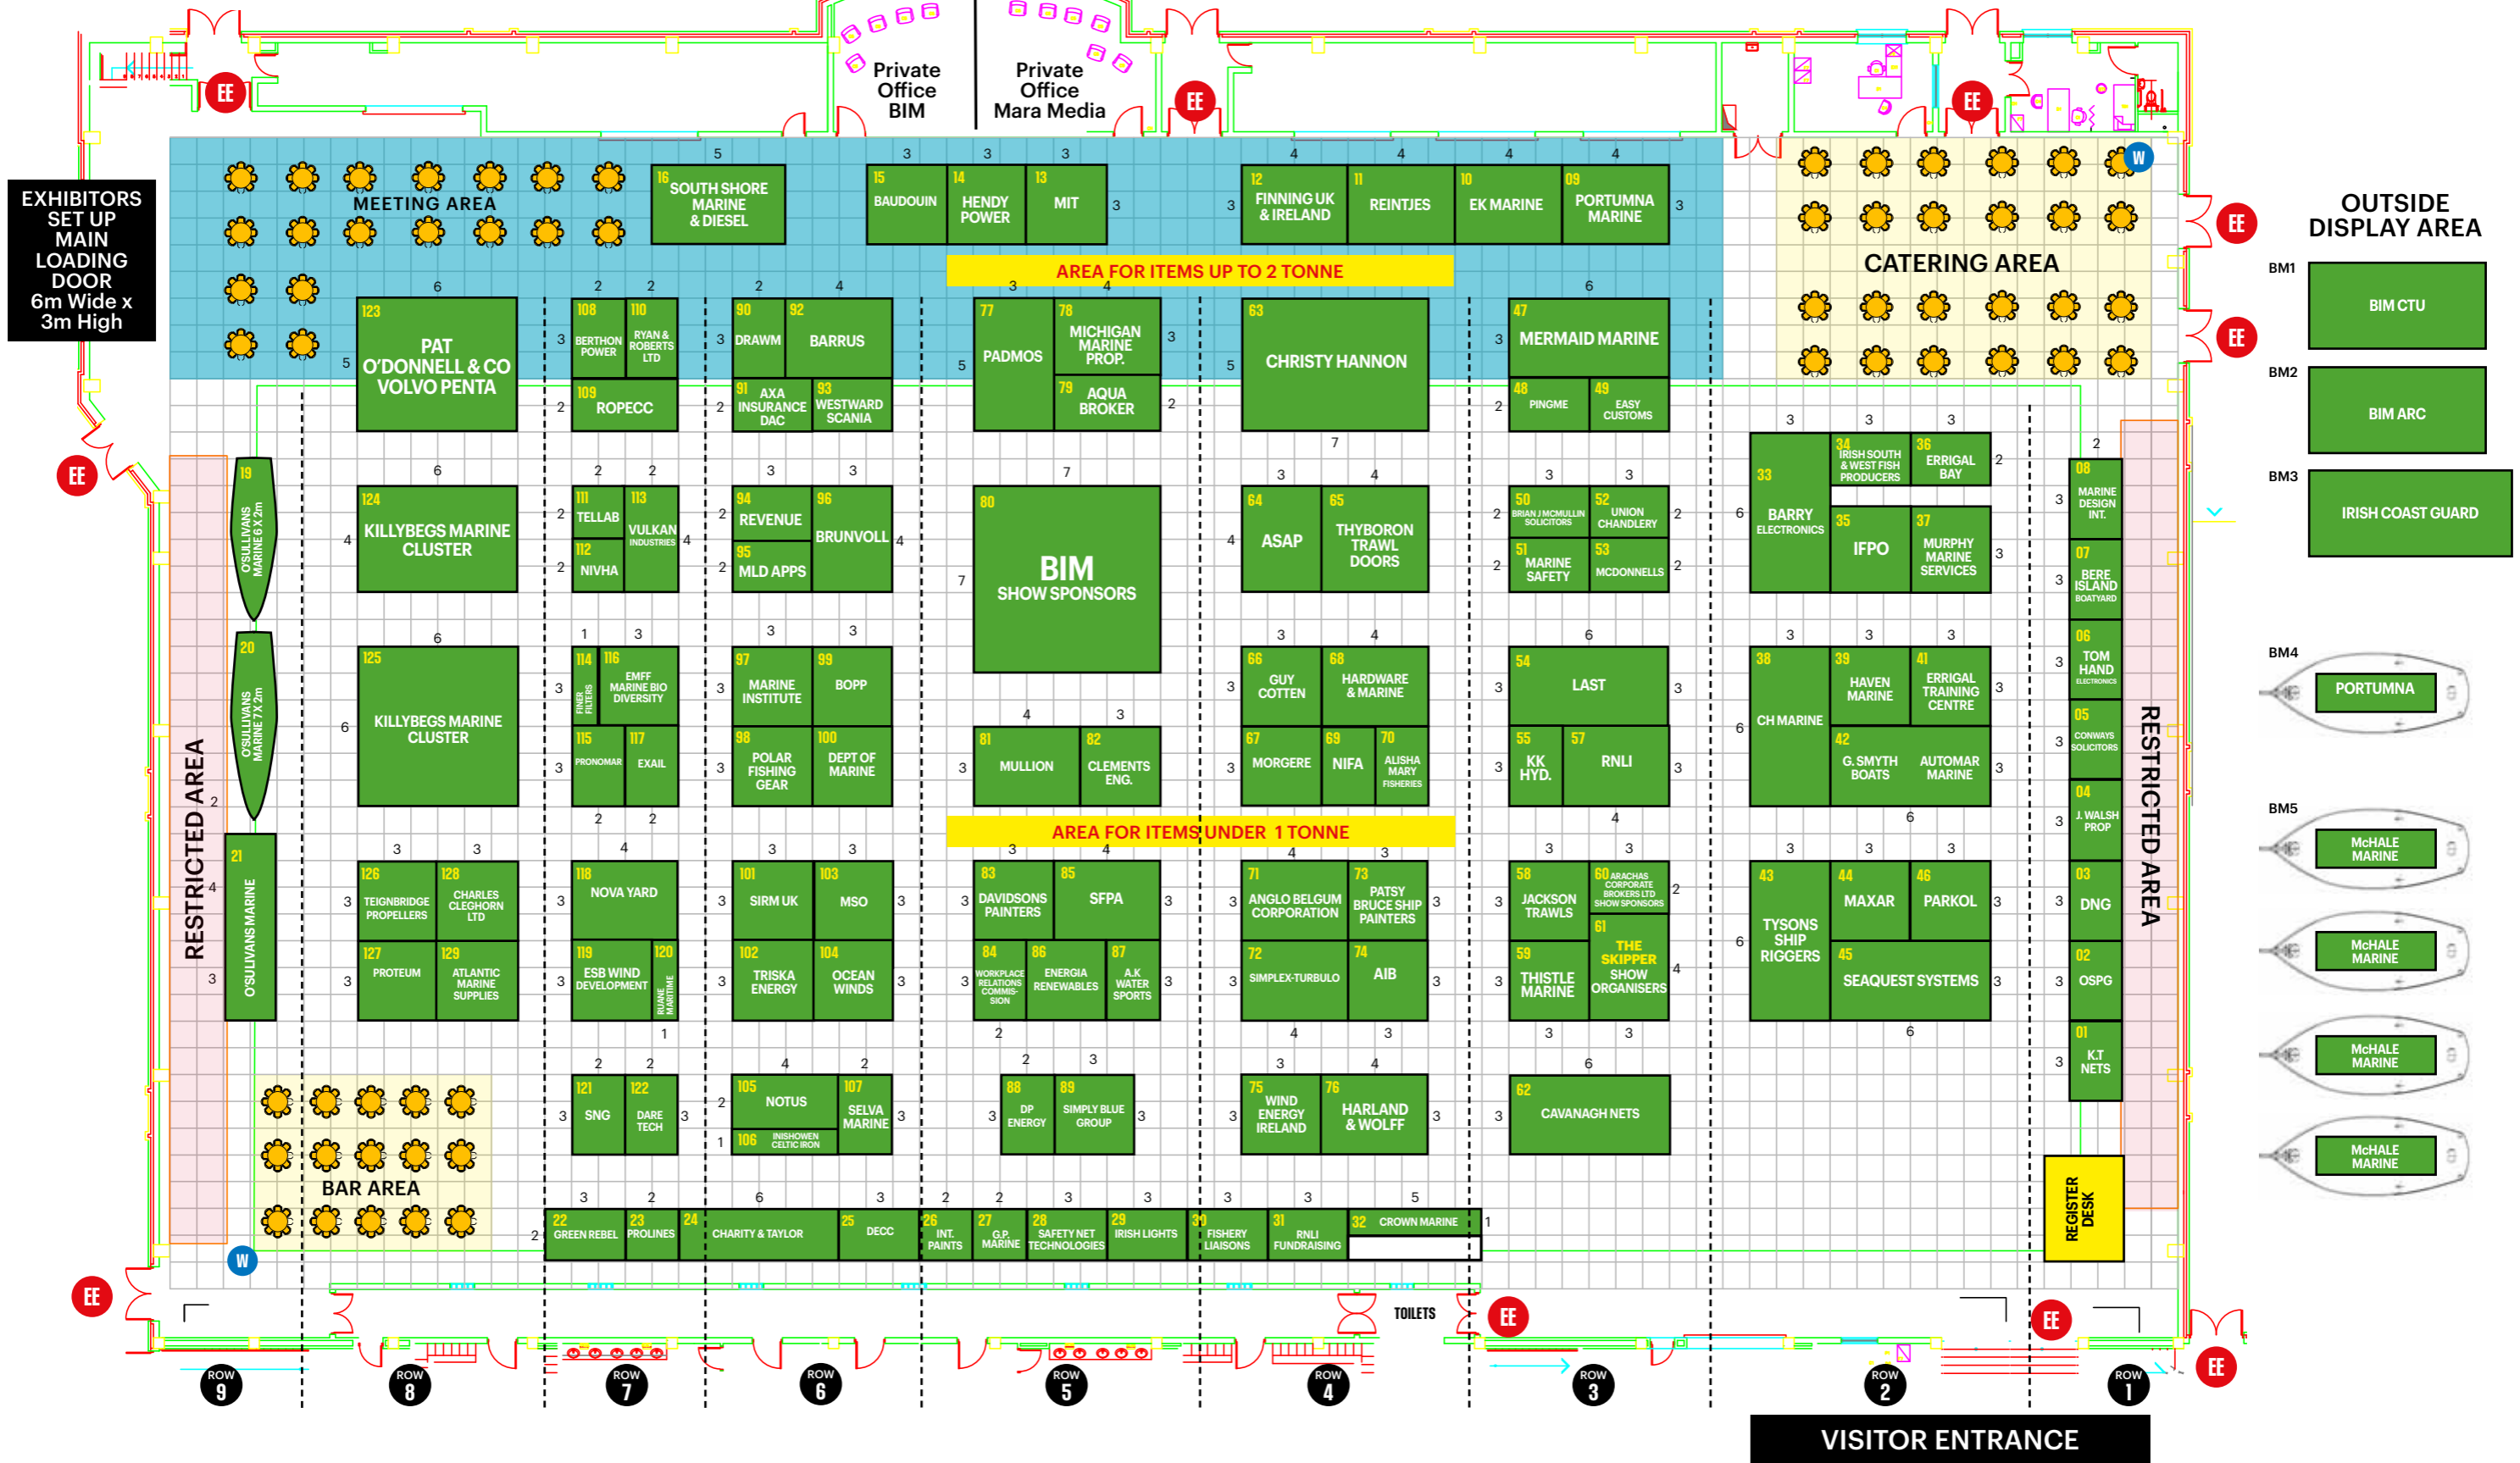

EXHIBITION FLOORPLAN

IRISH SKIPPER EXPO 2023

OPENING TIMES

FRIDAY 24th Feb – 10am to 6pm

SATURDAY 25th Feb – 10am to 4pm

FLOORPLAN: Version 57 – 25/1/23
Plan subject to change

CONFIRMED
AVAILABLE

STAND PRICES

EXHIBITORS SET UP MAIN LOADING DOOR 6m Wide x 3m High

OUTSIDE DISPLAY AREA

- BM1 BIM CTU
- BM2 BIM ARC
- BM3 IRISH COAST GUARD

RESTRICTED AREA

RESTRICTED AREA

VISITOR ENTRANCE

ROW 9

ROW 8

ROW 7

ROW 6

ROW 5

ROW 4

ROW 3

ROW 2

ROW 1

TOILETS

REGISTER DESK

BAR AREA

CATERING AREA

AREA FOR ITEMS UP TO 2 TONNE

AREA FOR ITEMS UNDER 1 TONNE

Private Office BIM

Private Office Mara Media

MEETING AREA