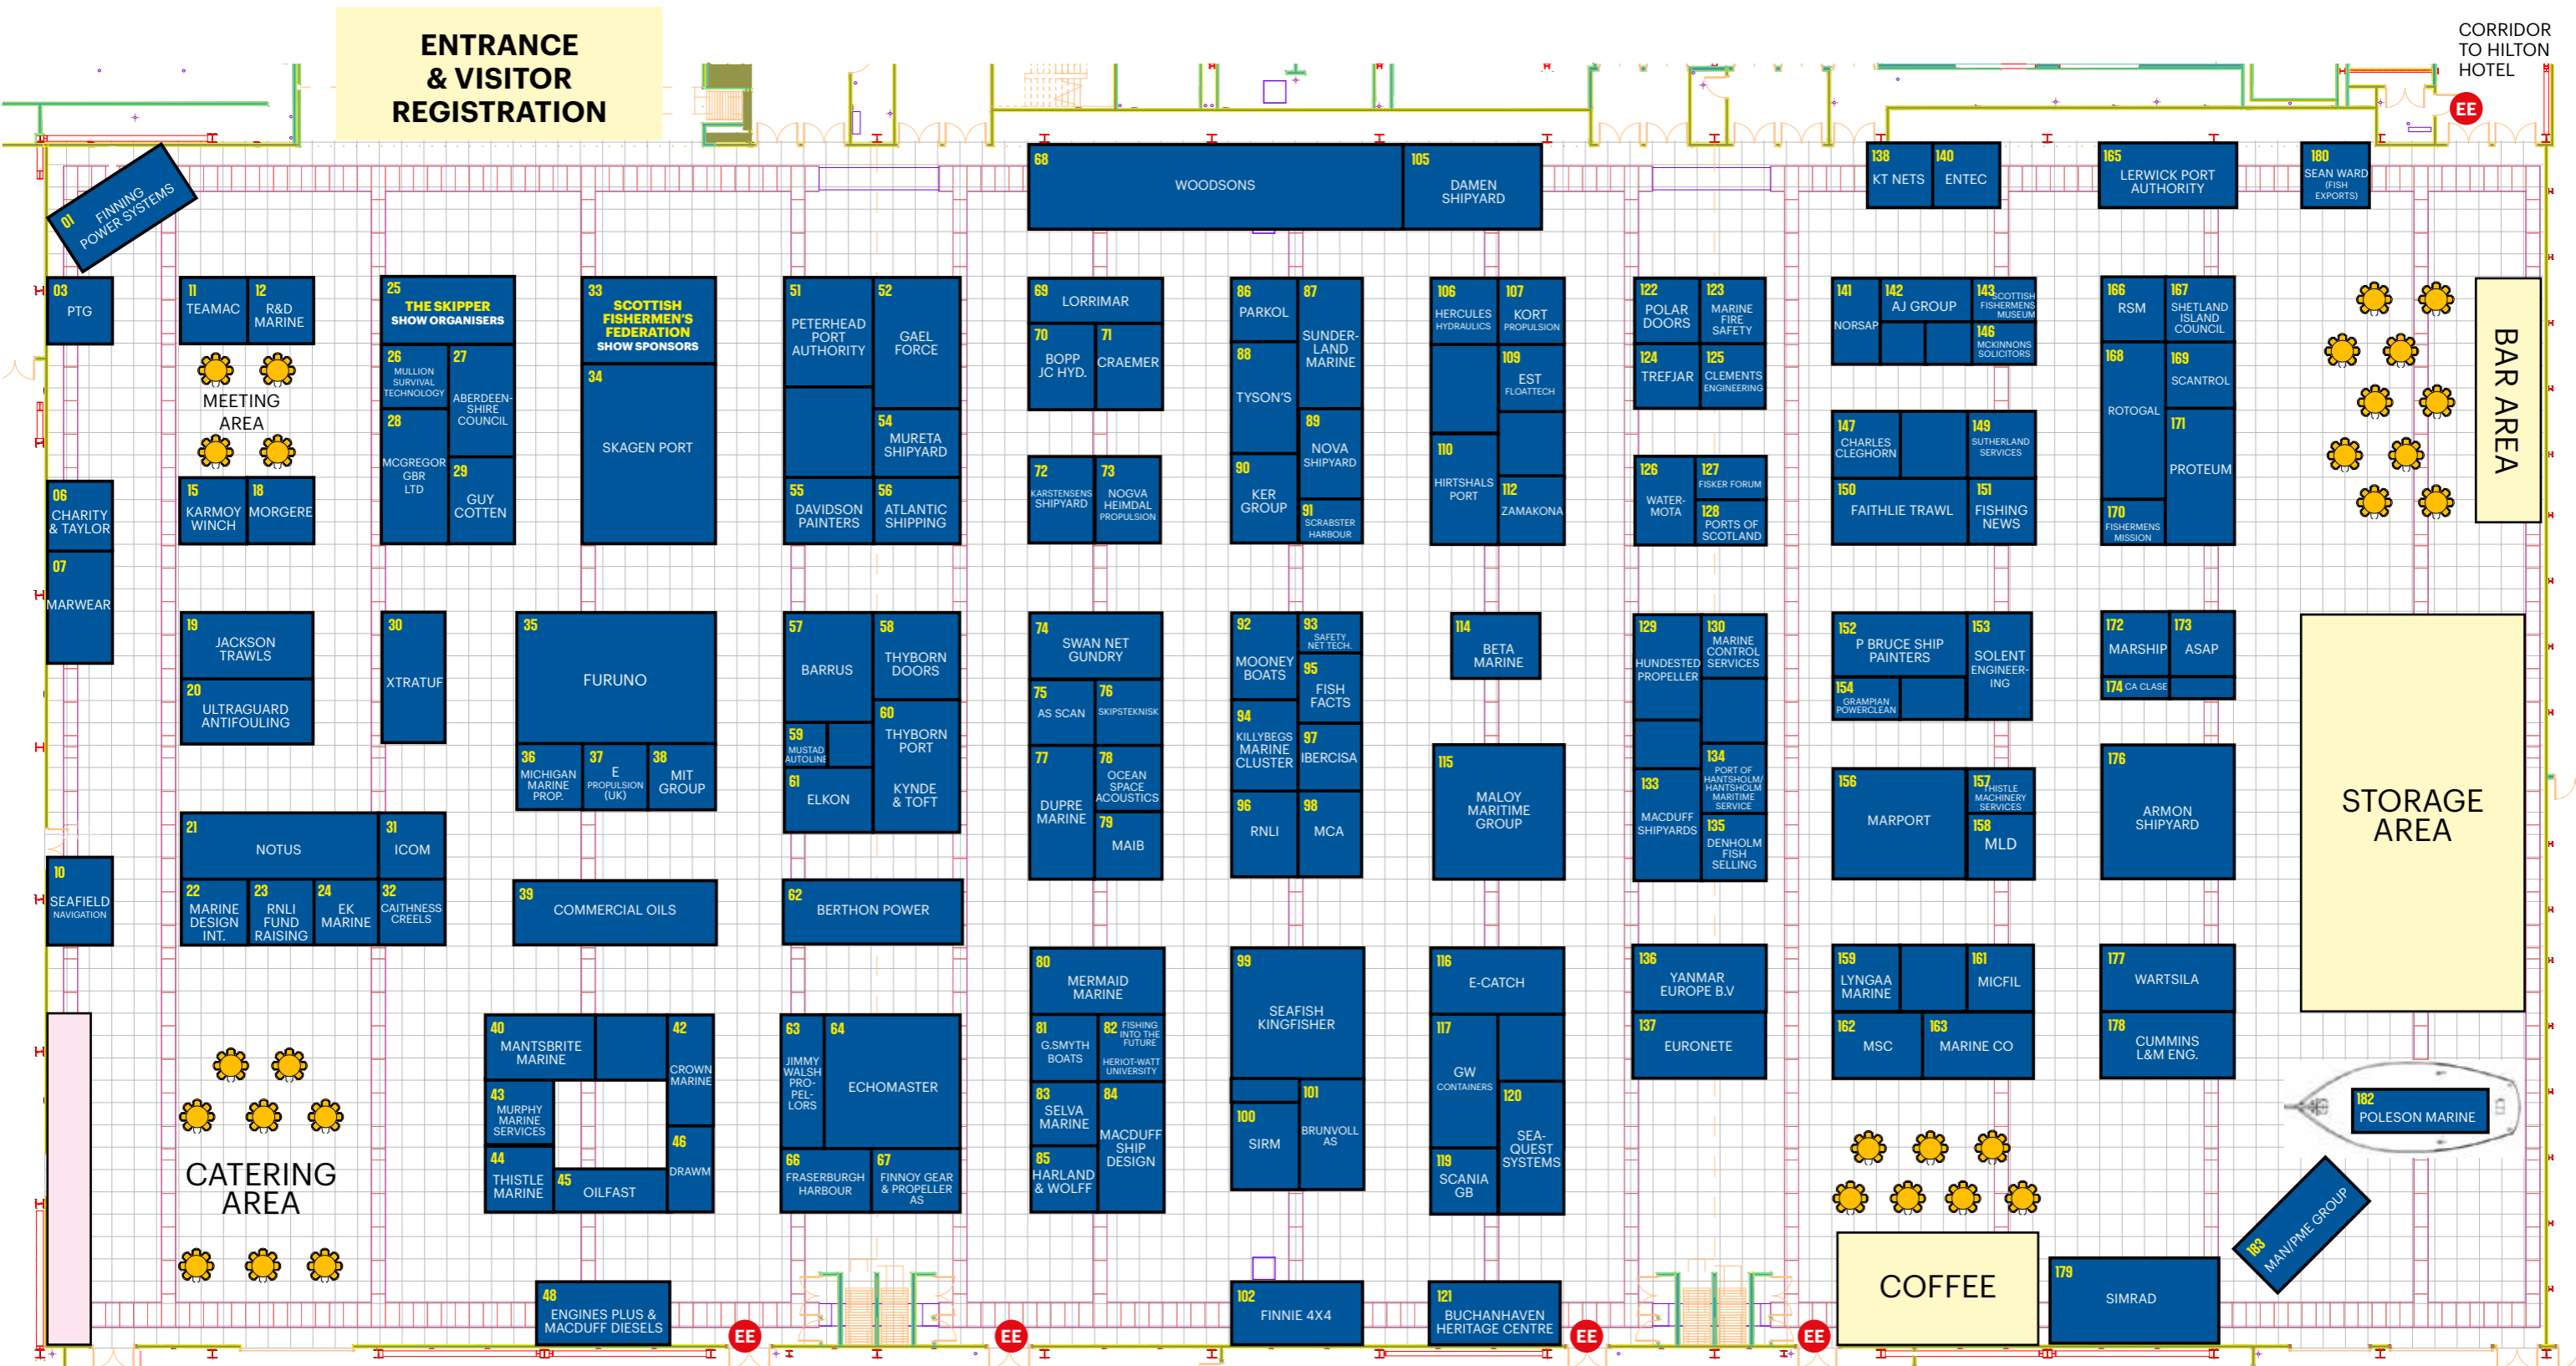

# Scottish Skipper Expo 2022 SHOW FLOORPLAN

P&J LIVE, Aberdeen, 13-14th May, 2022

SHOW OPENING HOURS: Friday: 10am-6pm Saturday: 10am-4pm

SHOW SPONSOR

ENTRANCE & VISITOR REGISTRATION

CORRIDOR TO HILTON HOTEL

HALL A

HALL B

HALL C

ROW 1

ROW 2

ROW 3

ROW 4

ROW 5

ROW 6

ROW 7

ROW 8

ROW 9

ROW 10

ROW 11